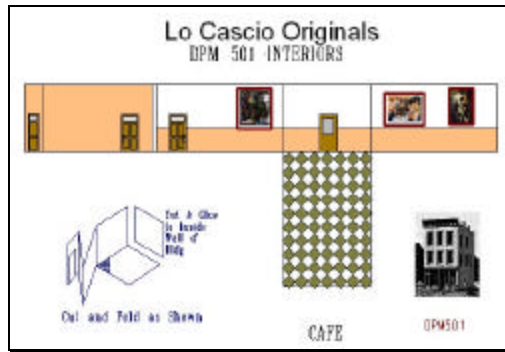

**Lo Cascio Originals
Design Preservation Models Interiors
New Interiors for 2010**

You get Fold up Interiors and Window Graphics
Fold up Interior on High Quality Card Stock

Window Graphics printed on High Quality Overhead Mylar
You get 2 Copies of windows

- You also get Interior Details like Shelves and Check out Counter (Pharmacy).
- Add your own N scale figures if desired.
- Add Fiber Optic Lighting to Bring your DPM Building to Life with these Fantastic Realistic Kits!

DPM513 Office interior

DPM501 Cafe Interior
Note: Figures not included

New Interiors Added 2010

The Following Kits are Available

N scale Interior	Style	Price
DPM501	Cafe	\$ 8.00
DPM501	Office	\$10.00
DPM501	Library	\$ 8.00
DPM501	*BarberShop	\$ 9.00
DPM501	Florist	\$10.00
DPM501	ShoeRepair	\$12.00
DPM502,504,512	Cafe	\$ 8.00
DPM502,504,512	Office	\$10.00
DPM502,504,512	Library	\$12.00
DPM502,504,512	*BarberShop	\$11.00
DPM507	Cafe	\$ 8.00
DPM507	Pharmacy	\$10.00
DPM511	Florist	\$10.00
DPM511	ShoeRepair	\$12.00
DPM513	Office	\$10.00
DPM508	Pharmacy	\$10.00
DPM502,508,511,512	Pool Hall	\$10.00
DPM504,513	Pool Hall	\$12.00
DPM503	Pool Hall	\$18.00
DPM503	Cafe	\$14.00
DPM503	*BarberShop	\$18.00
DPM513	Bank	\$13.00