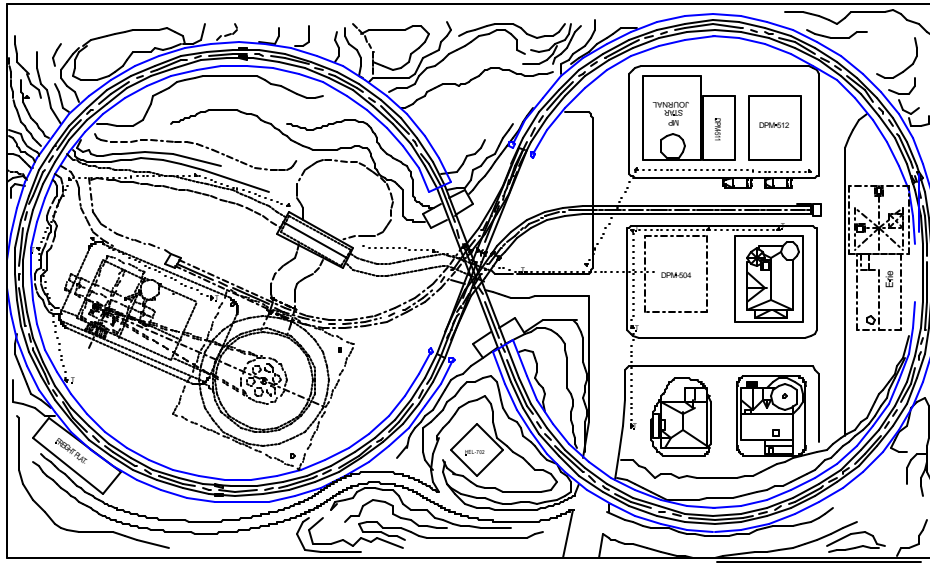

**Lo Cascio Originals "Coffee Clutch Junction"
N Gauge Trolley Layout.**

People have been fascinated with miniature railroads for many years and large layouts still draw crowds from around the country. But few people could afford the time and space to create even a small railroad in their home. This layout is unique in that it was designed to be built without extensive technical skills and still be interesting with its track layout and scene possibilities. Its modular design allows for expansion of scenery and structures without major change to construction. All the planning has been done for you and the full size drawing lets you "preset" scenery and structures before actually placing them permanently on the layout. The streets can also be modified easily to suit different structure requirements. The wiring uses CirKit tapes and all connections are shown on the layout.

The Coffee Clutch Junction Railroad was carefully designed with minimum track radius in order to be small enough (22" x 42") to be stored anywhere! In fact, there are separate plans available for a beautiful Queen Anne Coffee Table "Designed Specifically for this Layout"! I tried to create an interesting layout with realistic roads and hills and even a covered bridge (plans included). You can create any season you want, summer, winter, spring or fall. There are several kits that you can add to your layout, an OPERATING SAW MILL KIT, complete with boat (summer) or ice skaters (winter). There are also LIGHTED TELEPHONE POLES and BUILDING STRUCTURES available. I have enclosed a list of recommended Trolleys that can be used on your layout. You can use other types of trains but keep in mind the limited radius of the track. You could ask your dealer to run the train on the 9-1/4" inside radius track before you buy it. The Coffee Clutch Junction will provide enjoyment for young and old for many years to come and will likely become the topic of conversation with your friends.