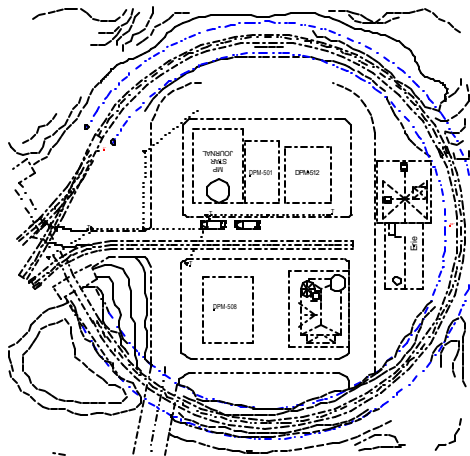

Working Lumber Mill Area

Town area with DPM lighted Interiors in the Buildings