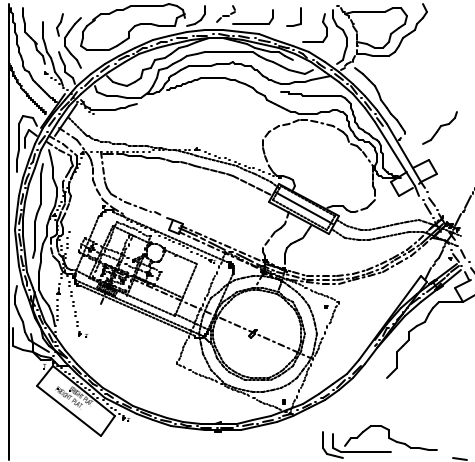

Here's what the finished layout looks like!